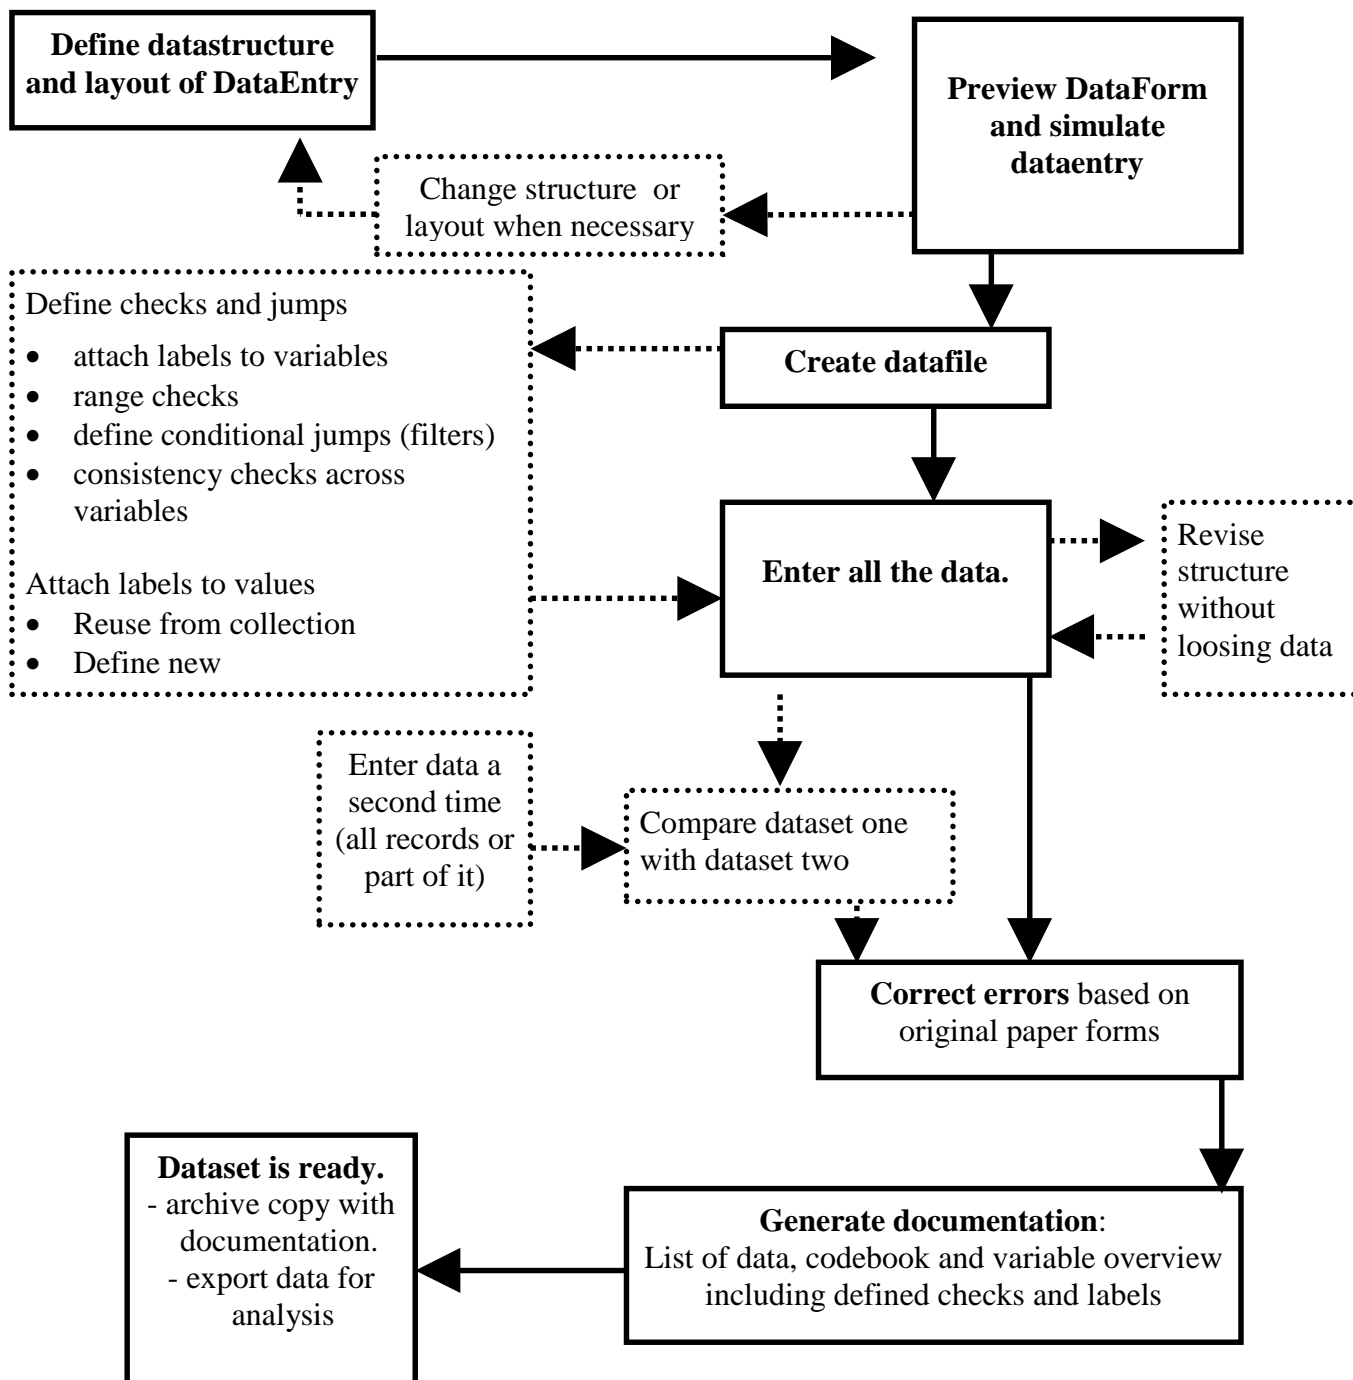

# EpiData

EpiData is a program for DataEntry.

EpiData works on Machintosh Computers with RealPc Emulator and PC's with Windows 95/98/NT/2000/ME

For more information: [www.epidata.dk](http://www.epidata.dk)

The work process is as this (optional parts are dotted):

Developed and released by :  
JM.Lauritsen & Bruus M  
EpiData Association, Odense Denmark